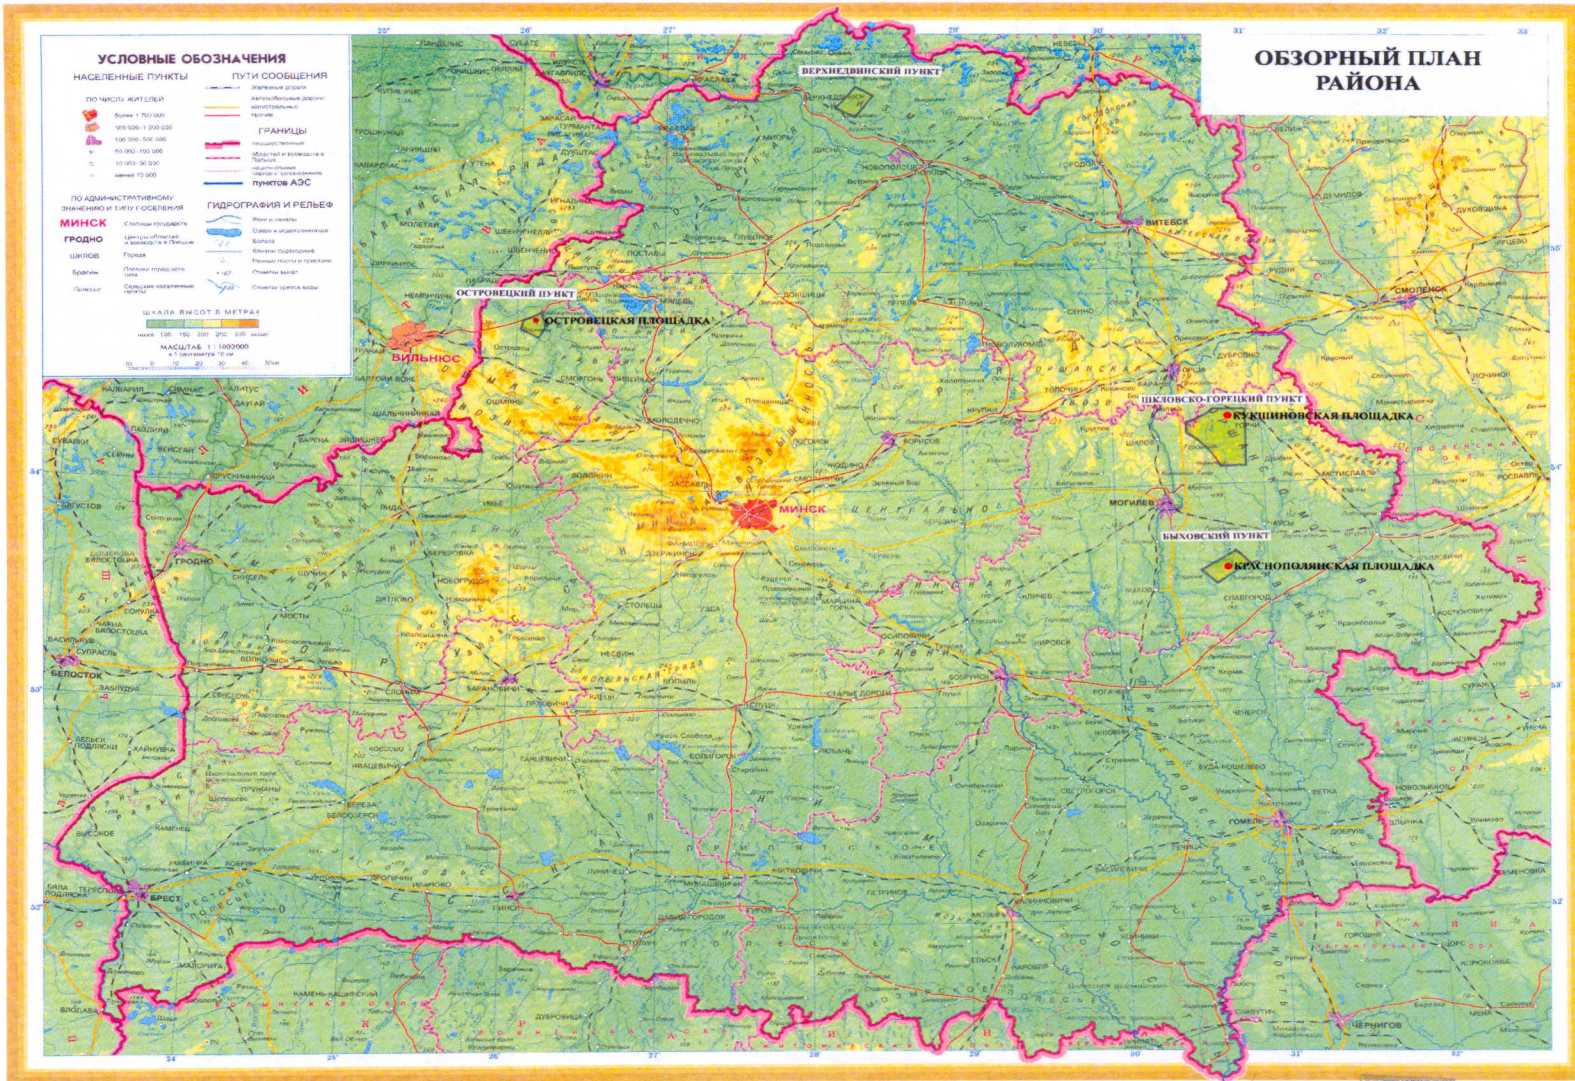

## ОБЗОРНЫЙ ПЛАН РАЙОНА

Picture 1 – Sketch-map of distribution of the Belarusian nuclear power plant sites